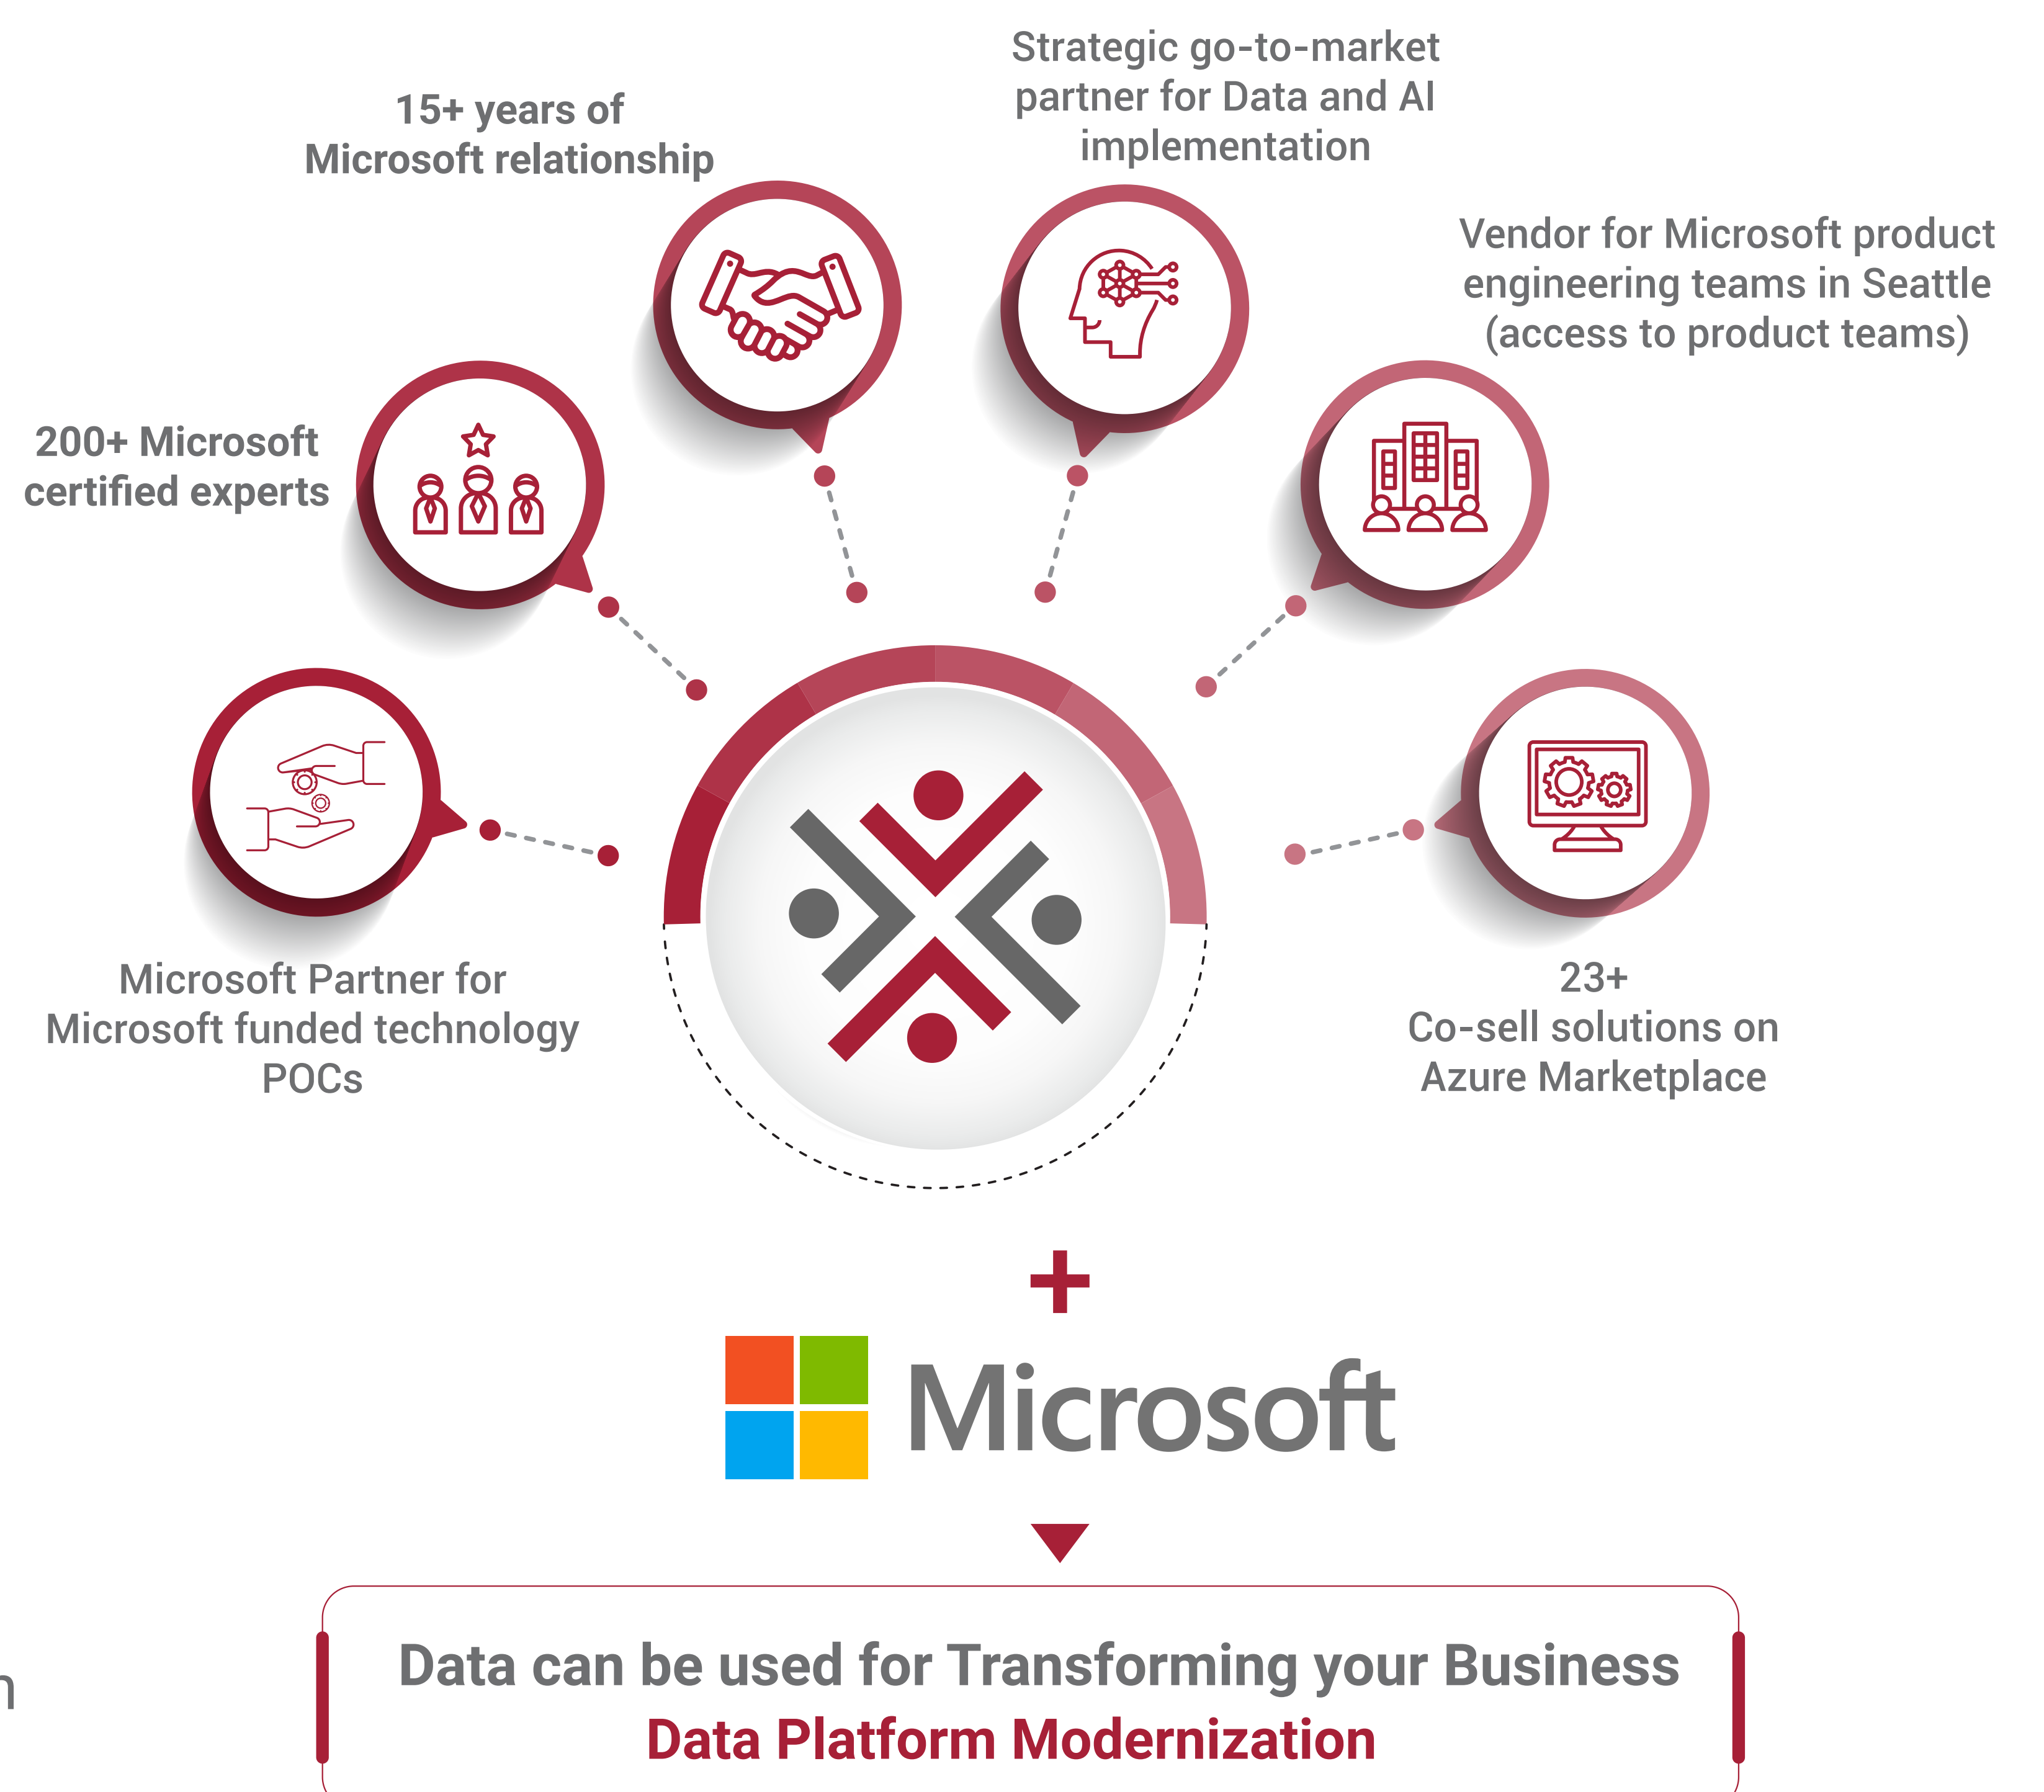

Synapse Data Migration and Modernization Workshop

[Register Now](#)

Register now, and our scheduling team will reply to setup a One-on-One session with you and our team of experts.

Strategy and plan for data transformation using Azure Synapse

As **People Tech**, we have taken a big bet on **Azure Data Management** and **Azure Synapse** and are working with **Microsoft** leveraging funding options to implement solutions for our customers.

People Tech's Microsoft Azure Cloud service offerings are designed to meet unique and changing requirements.

People Tech Group: a **Microsoft Solution Partner**, is a leading global professional service company with over 2000 professionals and industry specialists. With our Team of Microsoft Certified Professionals, People Tech is committed to high business standards, and our partner

Synapse expertise & capabilities

- > **100+** trained Big Data Specialists
- > Early adopters and a **Microsoft** go-to partner for validating new technologies
- > **People Tech** works directly with the **Microsoft Synapse Product team**
- > One of few select partners allowed to work on and conceptualize **Azure Synapse** – Doing extensive product testing
- > **Microsoft** chose us because of our deep knowledge of **Big Data Analytics** space
- > Managed 1-2 Terabytes of **MS Production Data** for developing Synapse
- > Addressed significant product defects, and we have been instrumental in streamlining **Azure Synapse**.

Who can be benefited

Data Engineers
Data Architects
Business Analysts
Product/Program Managers
VP infrastructure support

Why migrate to Azure synapse analytics?

- > Deep integration with Azure Big Data ecosystem
- > Achieve industry-leading performance and optimize resource capability
- > Optimize your investment- use the compute you need when you need it
- > Bring data integration, data warehousing & big data analytics together
- > Quickly move the computing resources up and down as required
- > Secure data with the most advanced security and privacy features

Outcome Of the workshop

- > Get valuable insights from resources shared during the session
- > Accurate knowledge to choose the exemplary architecture for the platform
- > Best practices to create scalable, cost-optimized architecture using Synapse
- > Mapping of analytics use cases according to your business challenges
- > Detailed roadmap of the migration process, including pre- and post-migration scenarios

[Register Now](#)

Register now, and our scheduling team will reply to setup a One-on-One session with you and our team of experts.